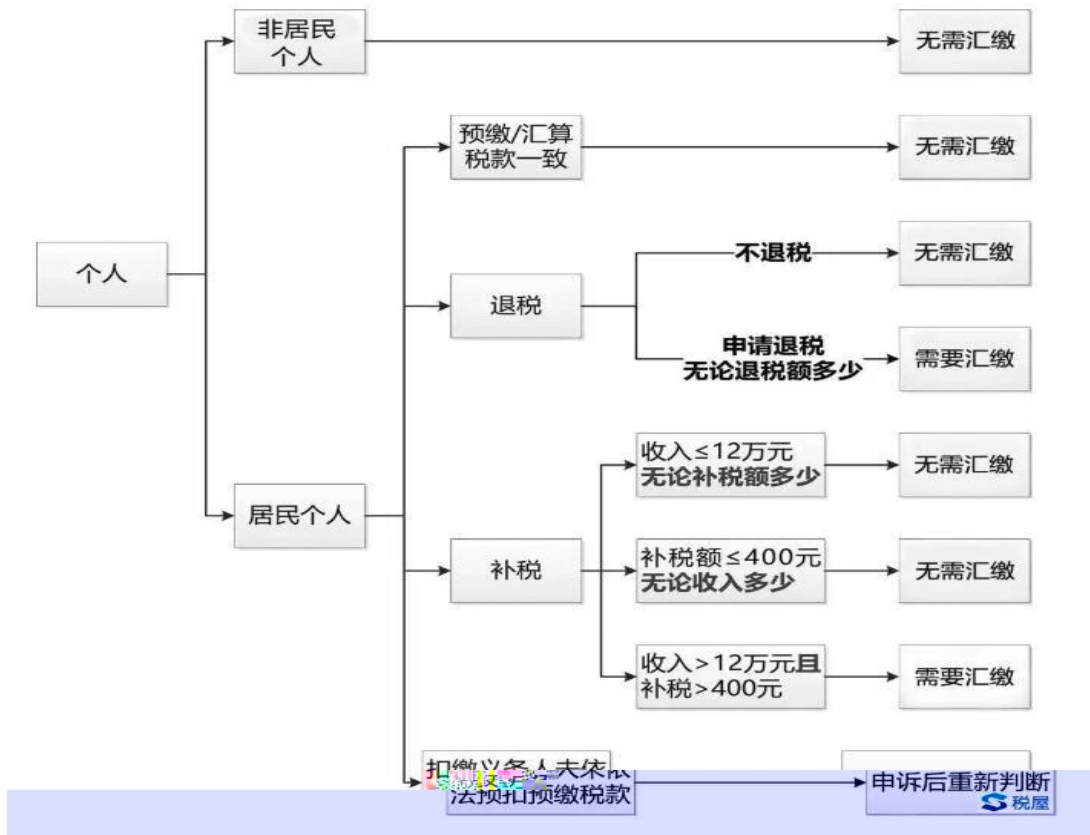

件

2021 1

关于办 2020 个人 人

2021 3 1

2020

"

"

2021 5 1 5 31

APP

APP

✔ <https://etax.chinatax.gov.cn/>

" "

6

6

APP

--

89

B 2

9:00-12:00 14:30-17:30

"

"

"

"

"